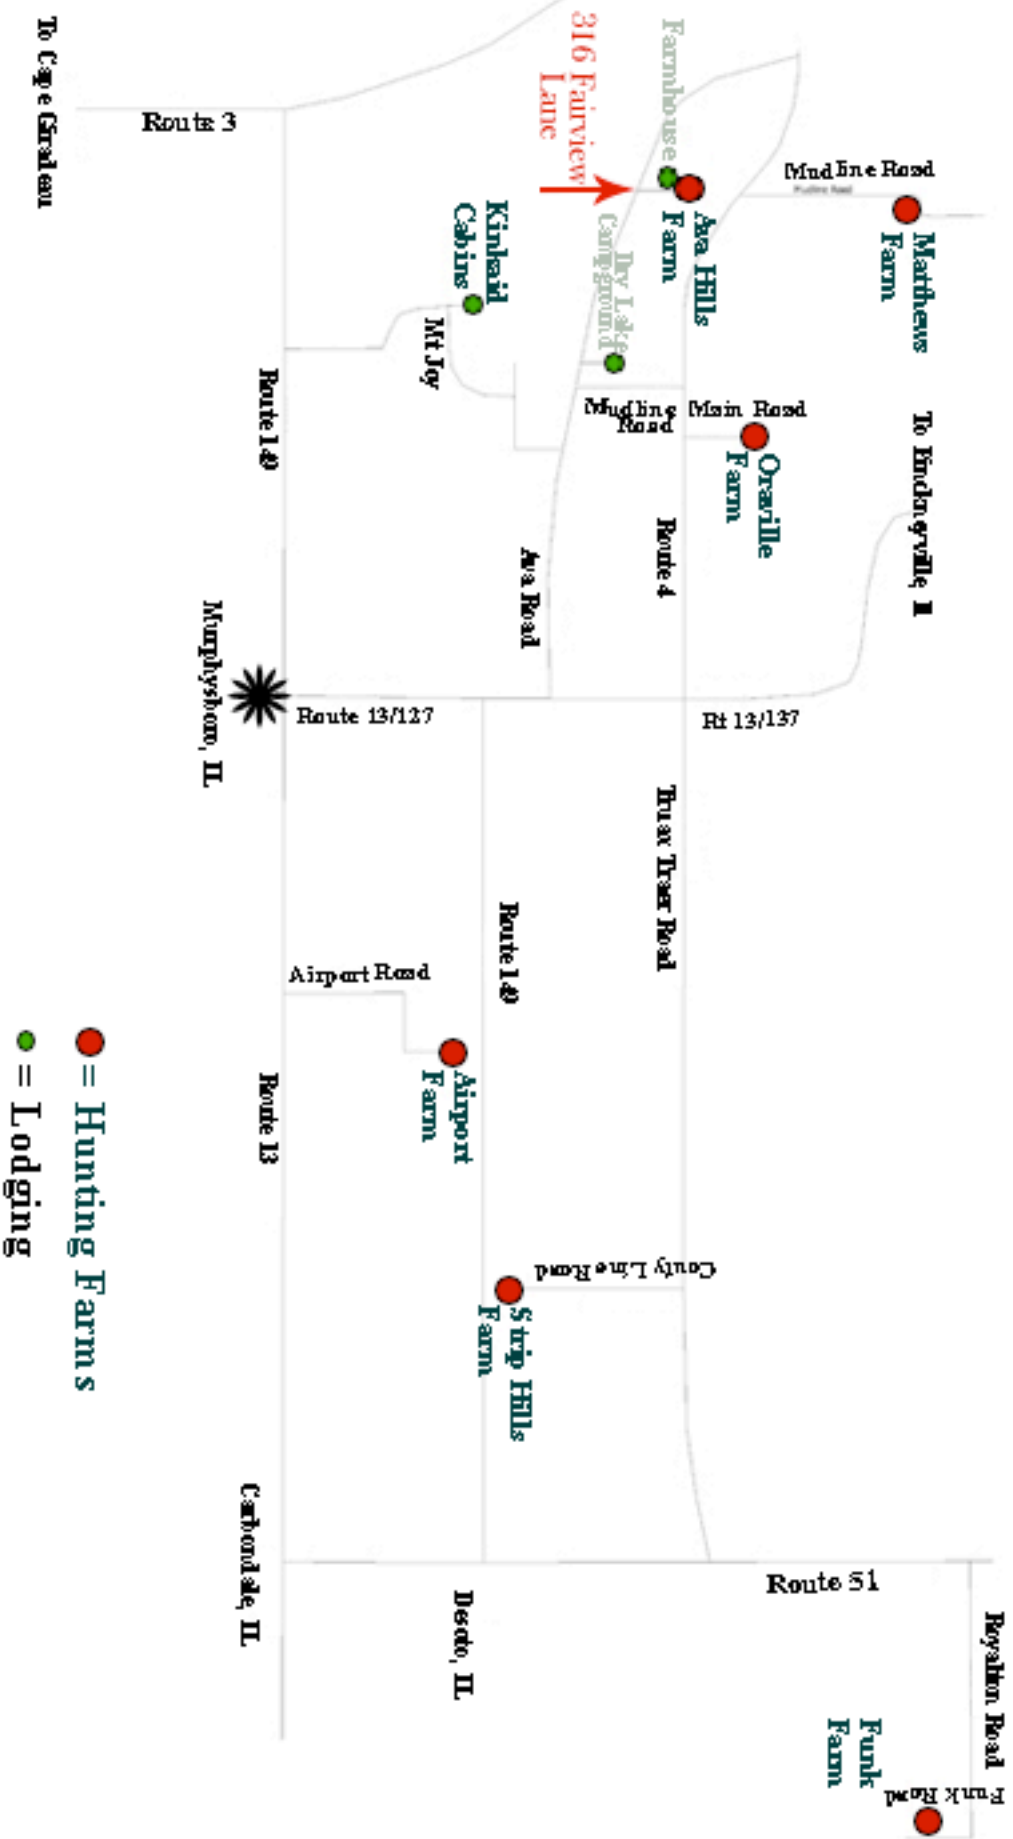

Shaun Mulrooney 1-618-967-4797

Directions to Lodging and Farms

To Cape Girardeau

● = Hunting Farms
● = Lodging